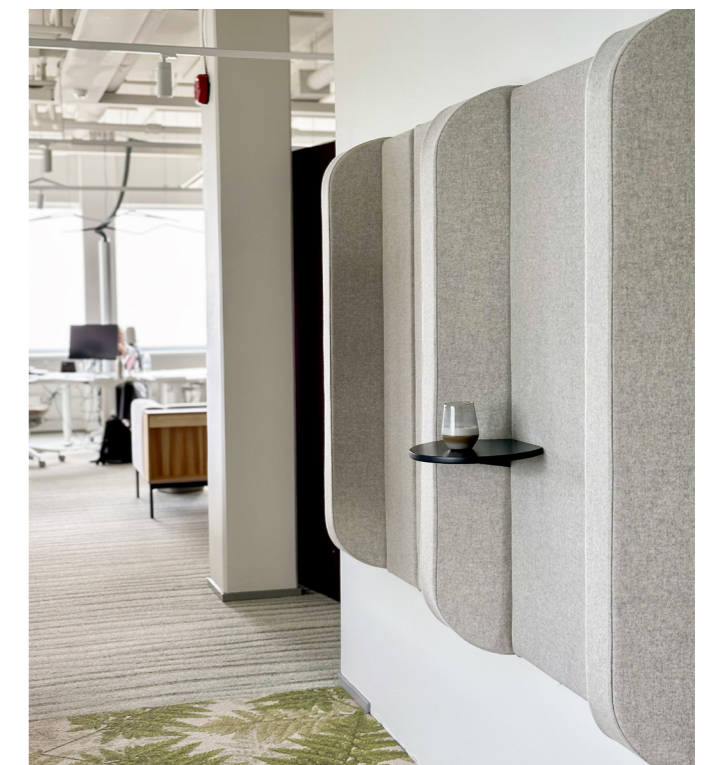

USB A & C

Berker Integro Flow

- Color: Anthracite Matt
- USB A & C Charging Socket

Available options DK, EU, FR, UK

CIRCULAR DESIGN

Designed for disassembly fully embracing the principles of circular design.