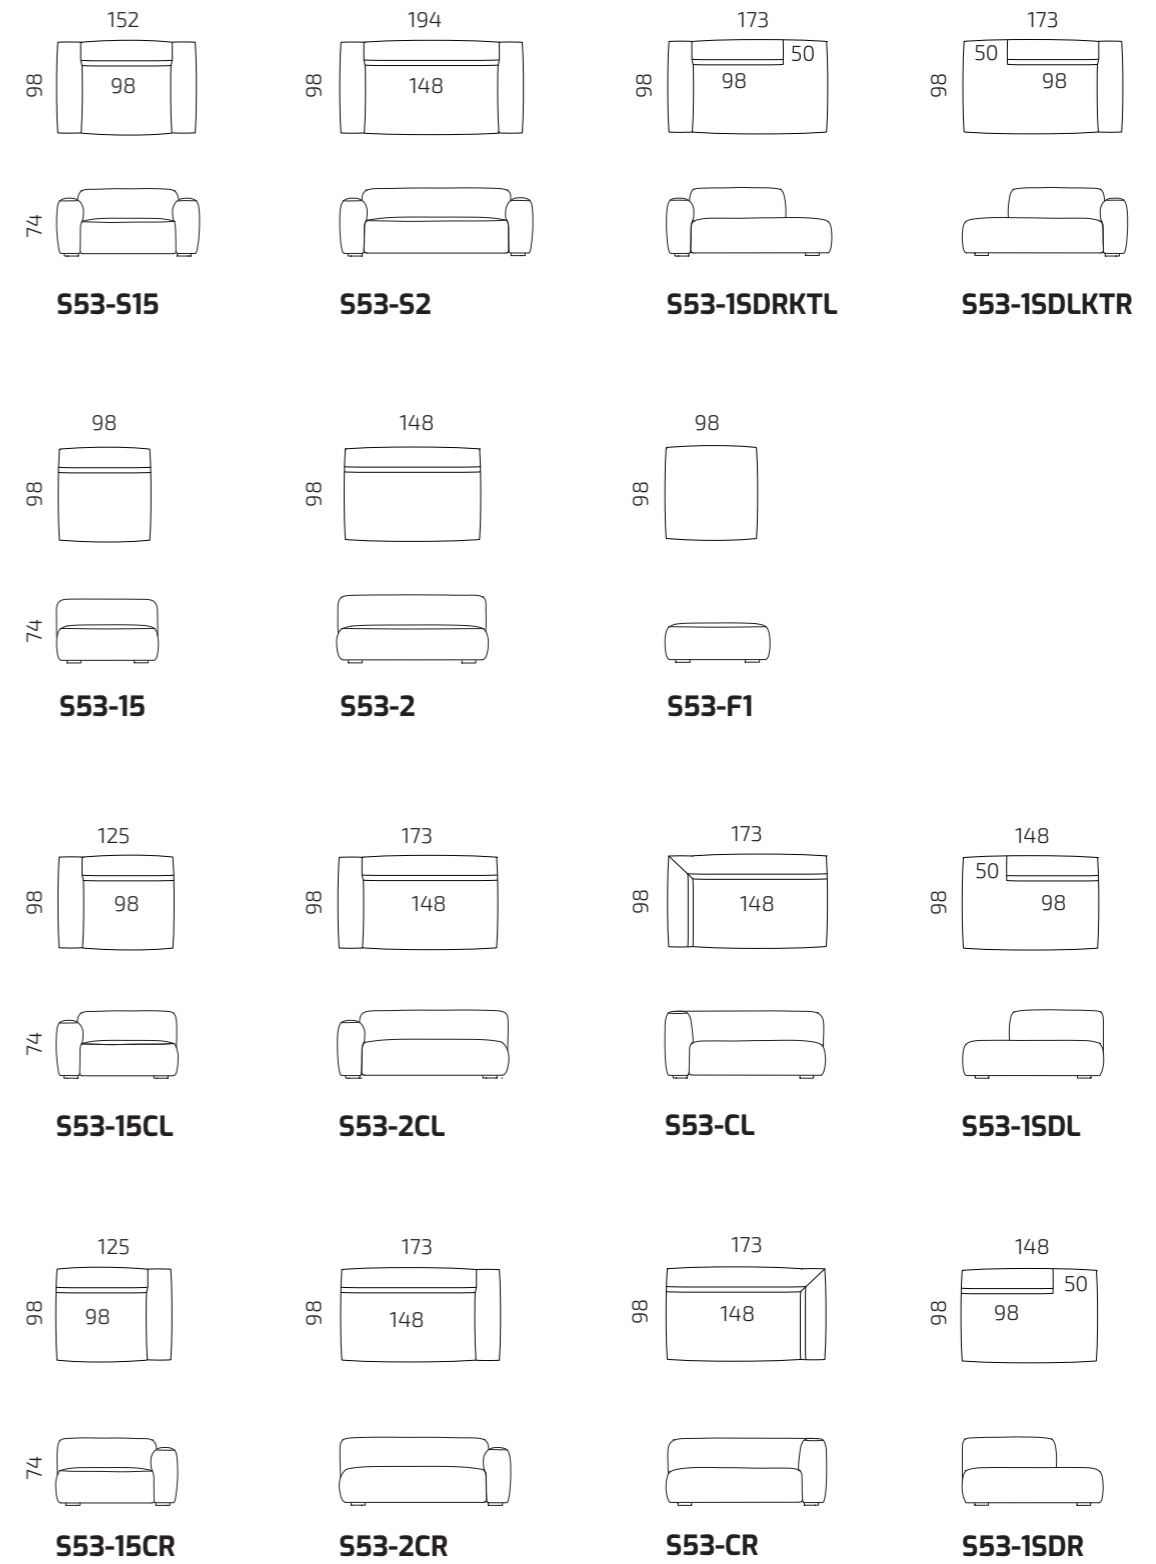

Standard Fabric Collection

Example combinations

Dimensions

All dimensions provided in centimetres.