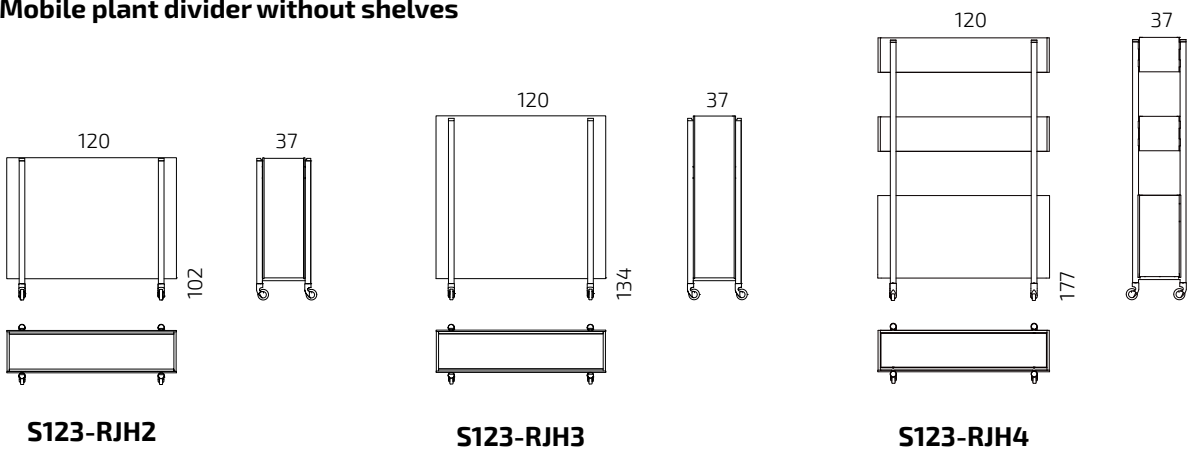

Protective waterproof metal box

The top part of Grow features an integrated waterproof metal box for safe watering of plants.

Product information

Walls

Laminated MDF (oak, white, black), lined with acoustic foam and covered with acoustic felt from one or both sides upon request.

Shelving (on models with shelves)

Laminated MDF (oak, white, black)

Plant box

Powder coated waterproof steel

Legs

Powder coated steel tube; 360° rotating and lockable wheels

Standard Fabric Collection

Dimensions

Mobile plant divider without shelves

Mobile plant divider with shelves

All dimensions provided in centimetres.