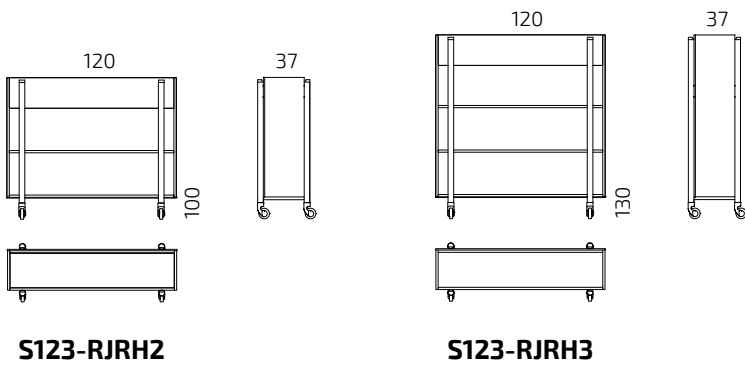

Shelving (on models with shelves)

Laminated MDF (oak, white, black)

Plant box

Powder coated waterproof steel

Legs

Powder coated steel tube; 360° rotating and lockable wheels

Standard Fabric Collection

Dimensions

Mobile plant divider without shelves

Mobile plant divider with shelves

All dimensions provided in centimetres.