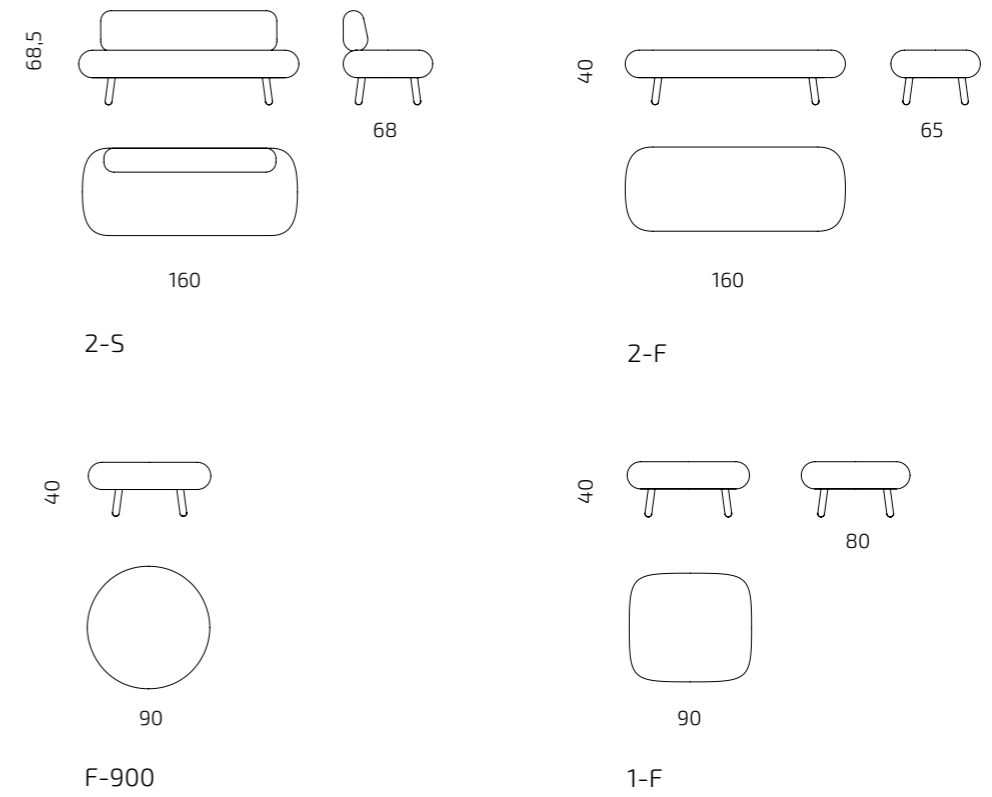

How do you make your welcome area more welcoming? By designing something that feels like home.

Dimensions

Seat depth: 48 cm
All dimensions provided in centimetres.